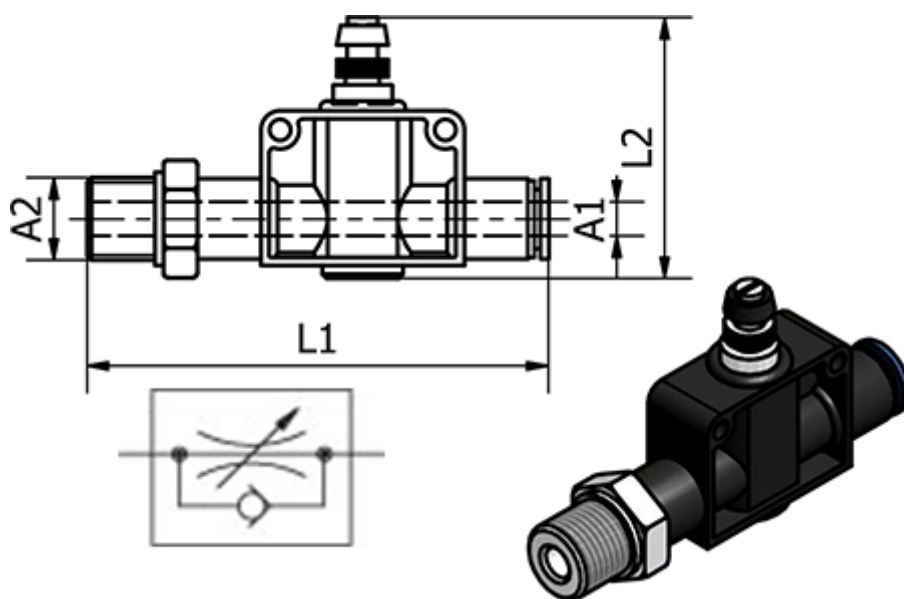

Article number: 5861830388

Description: Flow Control Valve 183.0388, Ø8 - G 3/8"
Push-in/Thread

Measures

Ext. Hose Diameter A1	= 8
L1	= 61.4
L2	= 44.6
Thread A2	= G 3/8"